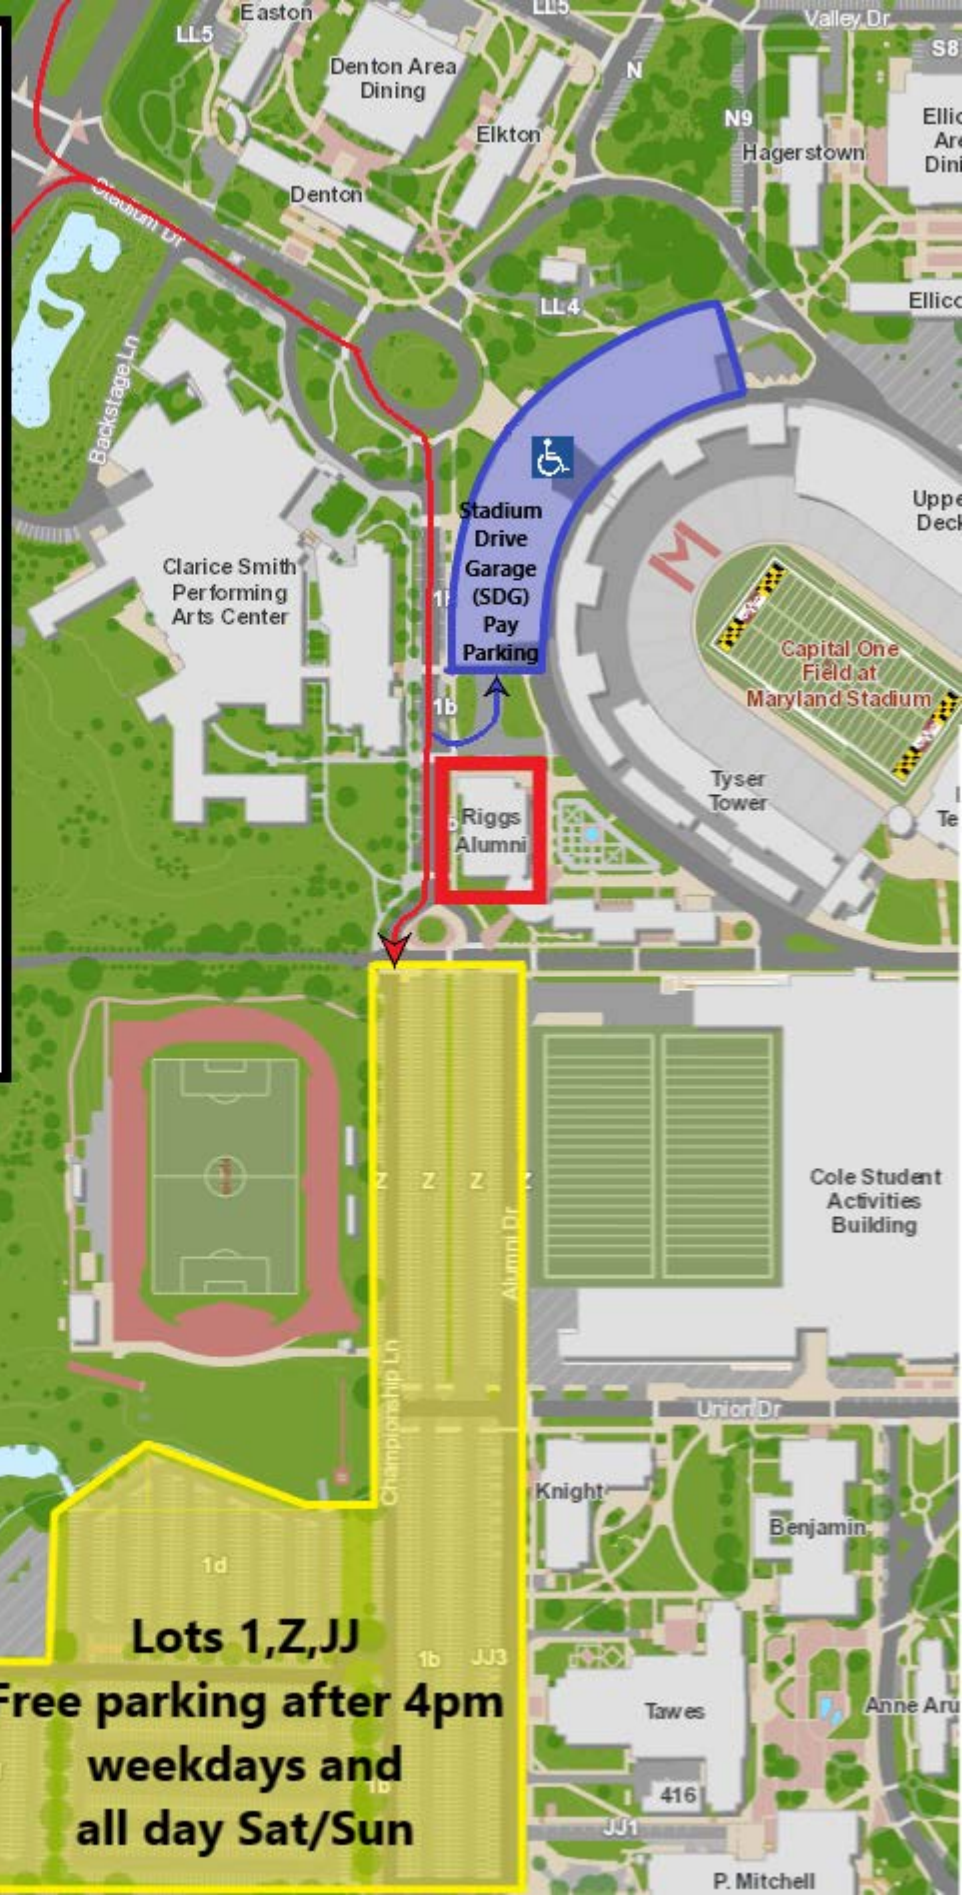

Riggs Alumni Center Guest Parking

- Enter campus via 193/Stadium Drive
- Turn right at the traffic circle to head south on Alumni Drive

Pay Parking is available in Stadium Drive Garage (SDG) on the left just north of Riggs Alumni Center

- Remember your space number
- Immediately pay at the paystations at the south entrance or by the elevator

Free Parking is available in lots 1, Z, JJ starting at 4pm on weekdays and free all day Sat/Sun (permits required 7am-4pm Mon-Fri)

If you park in lots 1, Z or JJ walk towards the stadium and the flag poles near Riggs Alumni

The Main Entrance is at the bottom of the stairs just past the Bronze Testudo statue

7801 Alumni Dr, College Park, MD 20742

For more info go to: transportation.umd.edu

Lots 1,Z, JJ
Free parking after 4pm
weekdays and
all day Sat/Sun